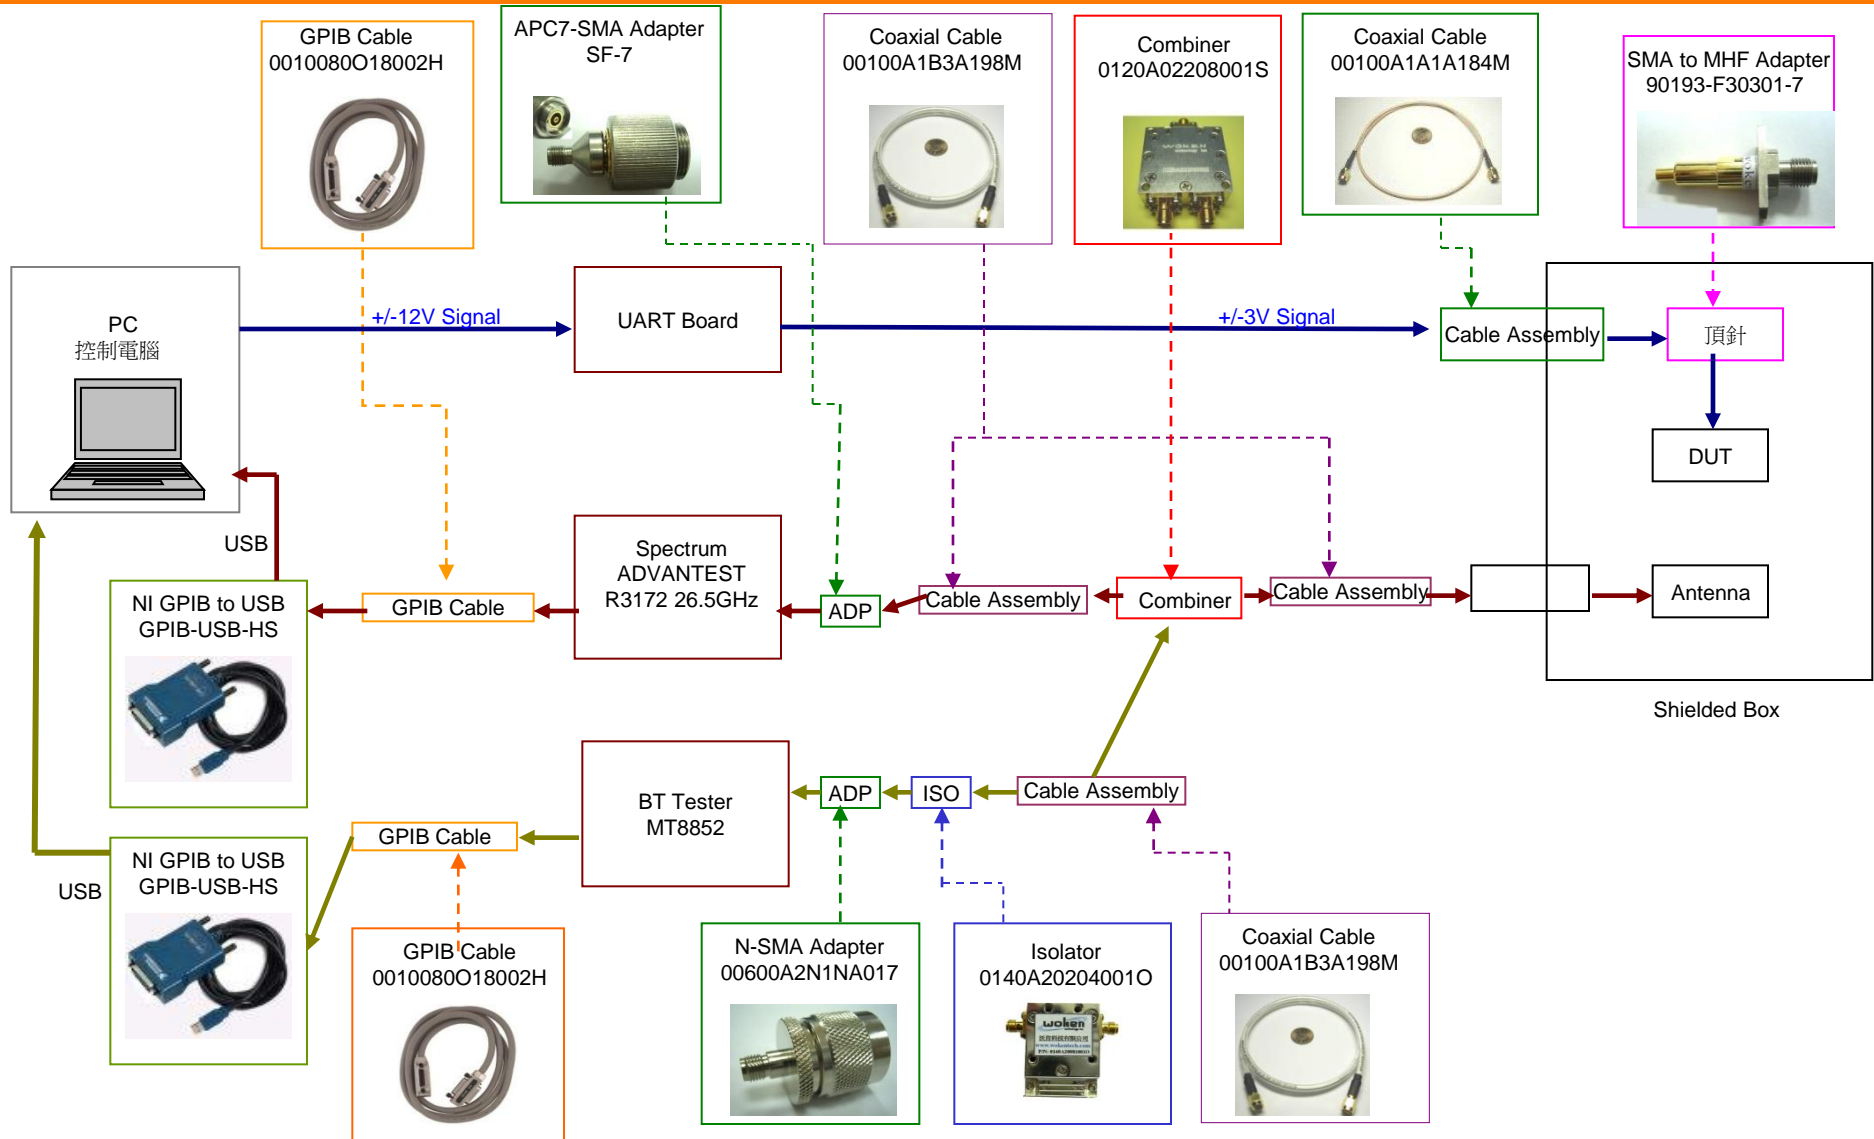

IEEE 802.15.1 Bluetooth

Tx Testing (Output PWR testing)

RX Testing (Sensitivity testing)

RX 干擾測試

BT RX / RX 干擾 / TX Testing