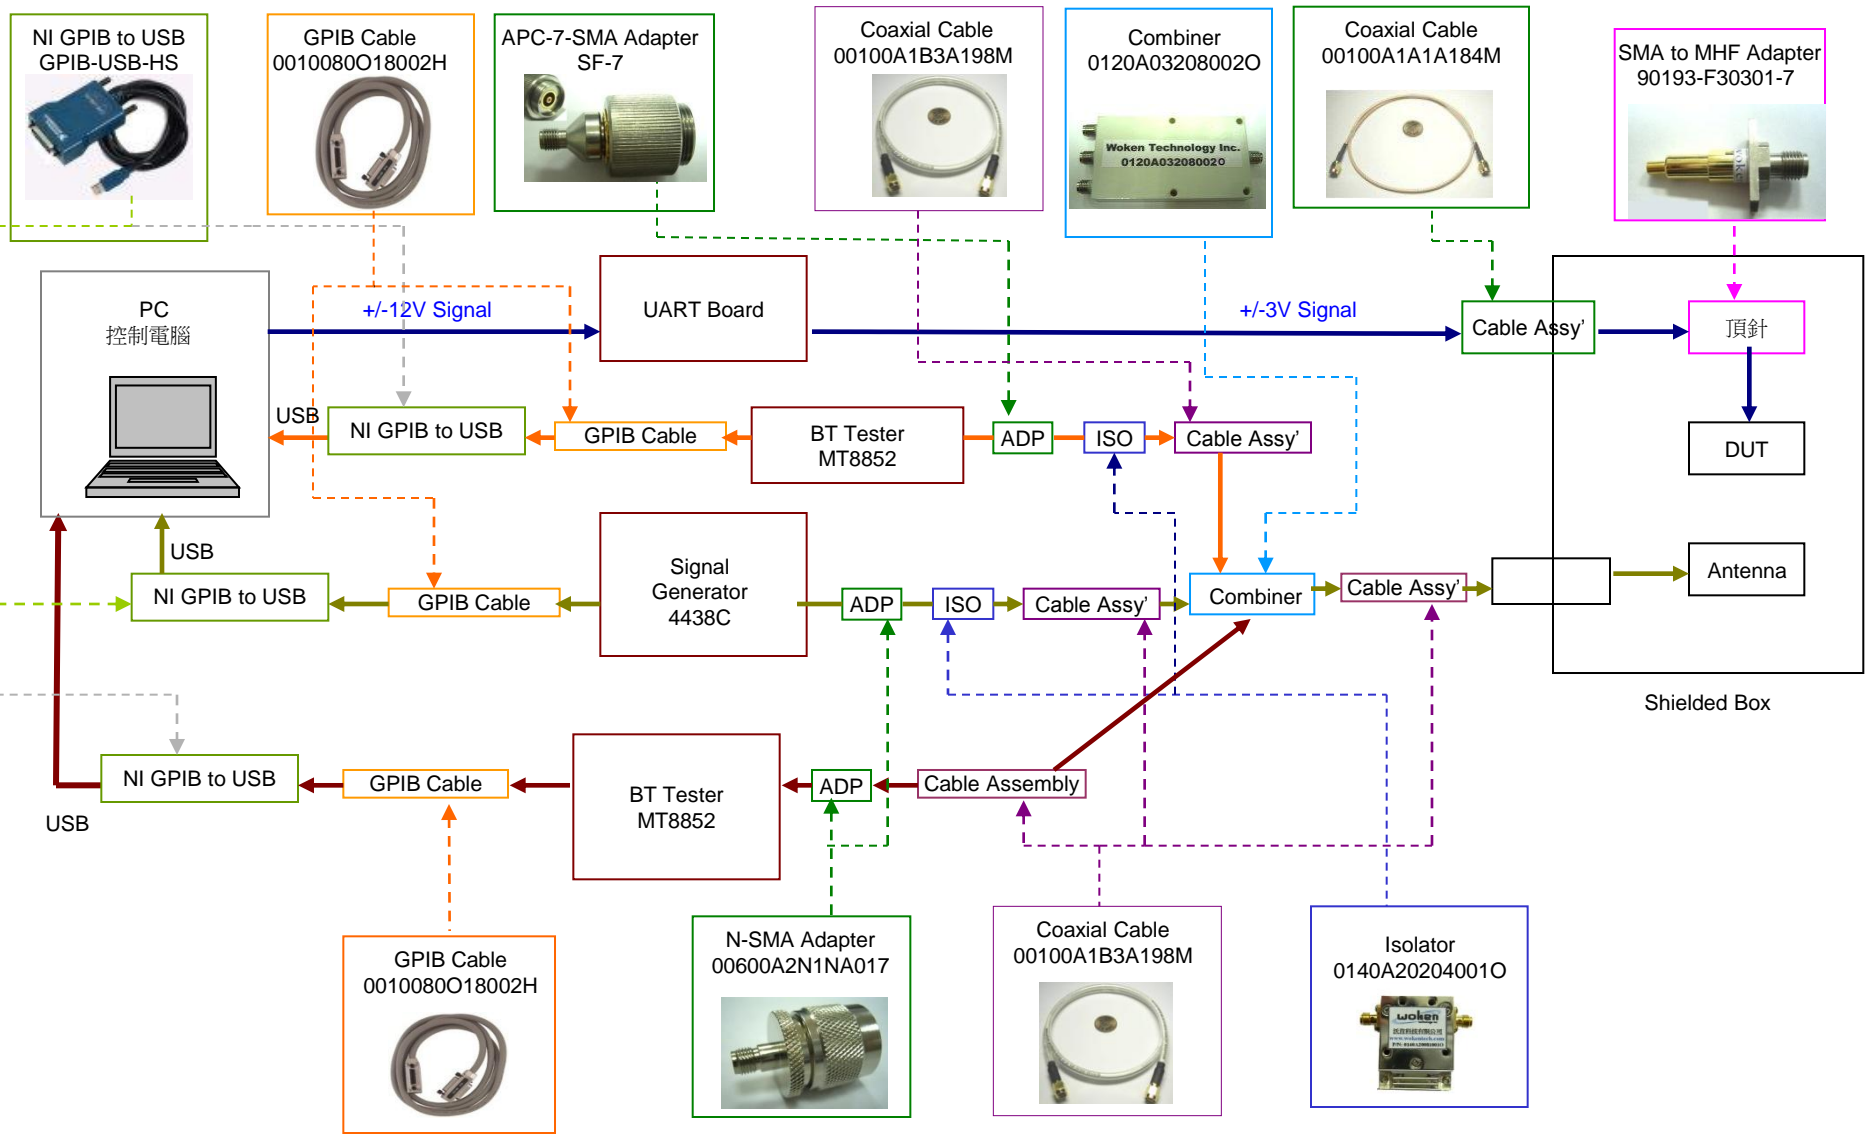

IEEE 802.15.1 Bluetooth

Tx Testing (Output PWR testing)

RX Testing (Sensitivity testing)

RX 干擾測試

BT RX / RX 干擾 / TX Testing