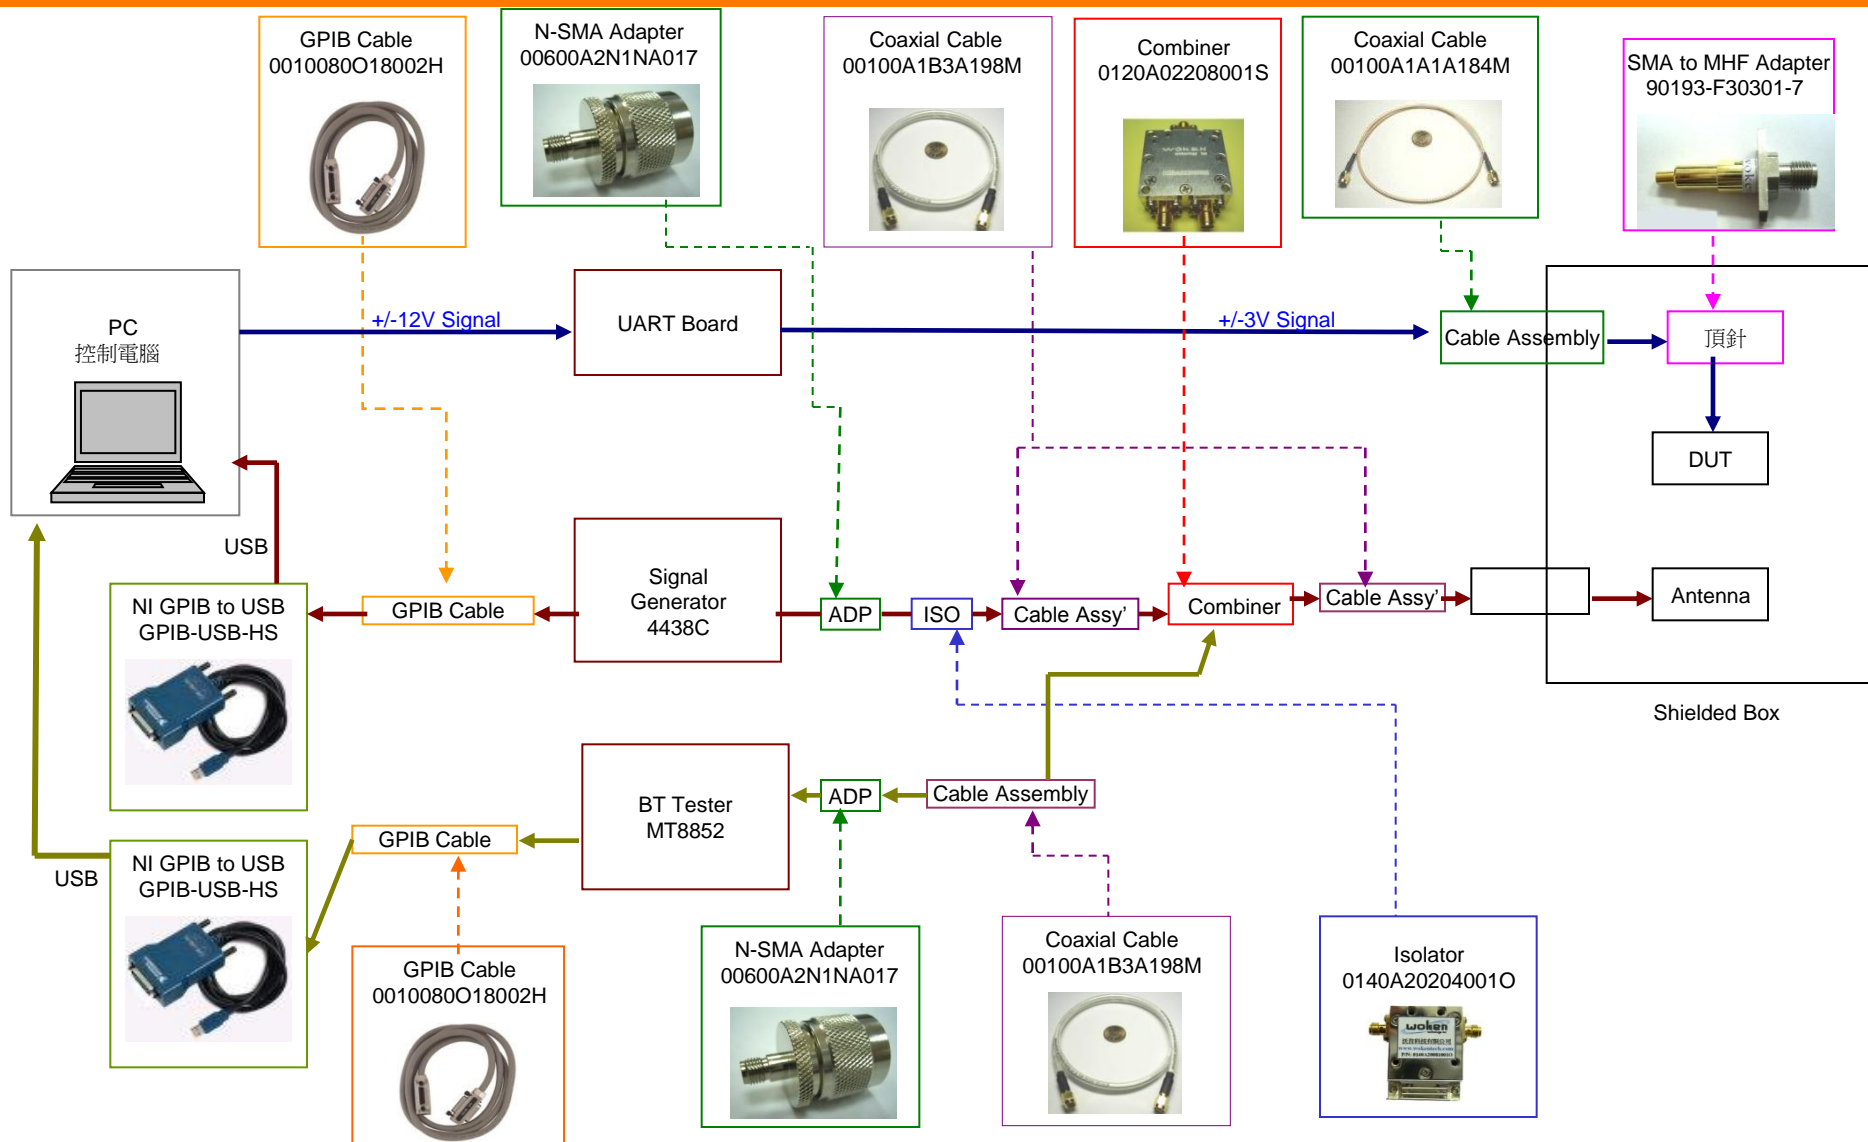

IEEE 802.15.1 Bluetooth

Tx Testing (Output PWR testing)

RX Testing (Sensitivity testing)

RX 干擾測試

BT RX / RX 干擾 / TX Testing